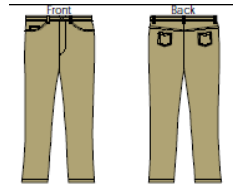

GIRLS JUNIOR FASHION SKINNY PANTS PACKED 24 PCS

STYLE#	COLOR	SIZE	PRICE PER PIECE
004-JSPNV	NAVY	Juniors	9.50
004-JSPKK	KHAKI	Juniors	9.50
004-JSPBK	BLACK	Juniors	9.50

JUNIOR PANTS – SOLD BY SIZE

SIZE ASSORTMENTS			
4	5	6	6X
4	8	8	4

SIZE ASSORTMENTS				
7	8	10	12	14
6	6	4	4	4

SIZE ASSORTMENTS		
16	18	20
12	6	6

SIZE ASSORTMENTS - JUNIOR SIZE SCALE ONLY										
1/2	3/4	5/6	7/8	9/10	11/12	13/14	15/16	17/18