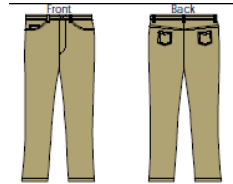

GIRLS JUNIOR FASHION SKINNY PANTS PACKED 24 PCS

STYLE#	COLOR	SIZE	PRICE PER PIECE
004-JSPNV	NAVY	Juniors	9.50
004-JSPKK	KHAKI	Juniors	9.50

JUNIOR PANTS – SOLD BY SIZE

SIZE ASSORTMENTS			
4	5	6	6X
4	8	8	4

SIZE ASSORTMENTS				
7	8	10	12	14
6	6	4	4	4

SIZE ASSORTMENTS		
16	18	20
12	6	6

SIZE ASSORTMENTS - JUNIOR SIZE SCALE ONLY										
1/2	3/4	5/6	7/8	9/10	11/12	13/14	15/16	17/18