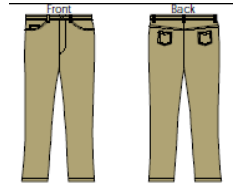

GIRLS JUNIOR FASHION SKINNY PANTS PACKED 24 PCS

STYLE#	COLOR	SIZE	PRICE PER PIECE
004-JSPNV	NAVY	Juniors	10.00
004-JSPKK	KHAKI	Juniors	10.00

JUNIOR PANTS – SOLD BY SIZE

SIZE ASSORTMENTS			
4	5	6	6X
4	8	8	4

SIZE ASSORTMENTS				
7	8	10	12	14
6	6	4	4	4

SIZE ASSORTMENTS		
16	18	20
12	6	6

SIZE ASSORTMENTS - JUNIOR SIZE SCALE ONLY									
1/2	3/4	5/6	7/8	9/10	11/12	13/14	15/16	17/18	

* Open Stock is extra product remaining from previous orders